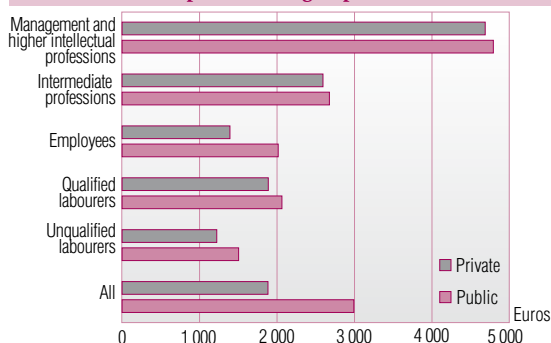

Average monthly net salaries according to the sex and the sector in 2006 [1]

	Women	Men	All
Private sector	1 743.20	1 969.64	1 883.06
Public sector	2 678.96	3 316.79	2 990.72
All	2 092.20	2 320.41	2 224.10
Public/private ratio	1.5	1.7	1.6

Unit : Euros

Average monthly net salaries by sector and socioprofessional group in 2006 [1]

Jobs by wage bracket in 2006 [1]

Average monthly net salaries in the private sector by activity and by sex in 2006 [1]