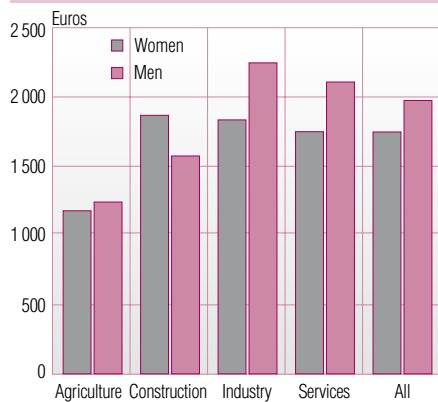

Average monthly net salaries according to the sex and the sector in 2006 [1]

	Women	Men	All
Private sector	1 743.20	1 969.64	1 883.06
Public sector	2 678.96	3 316.79	2 990.72
All	2 092.20	2 320.41	2 224.10
Public/private ratio	1.5	1.7	1.6

Unit : Euros

Average monthly net salaries by sector and socioprofessional group in 2006 [1]

Jobs by wage bracket in 2006 [1]

Average monthly net salaries in the private sector by activity and by sex in 2006 [1]