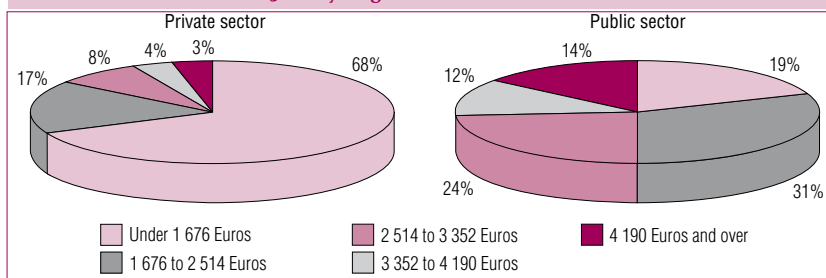

Average monthly net salaries according to the sex and the sector in 2006 [1]

	Women	Men	All
Private sector	1 743.20	1 969.64	1 883.06
Public sector	2 678.96	3 316.79	2 990.72
All	2 092.20	2 320.41	2 224.10
Public/private ratio	1.5	1.7	1.6

Unit : Euros

Average monthly net salaries by sector and socioprofessional group in 2006 [1]

Jobs by wage bracket in 2006 [1]

Average monthly net salaries in the private sector by activity and by sex in 2006 [1]