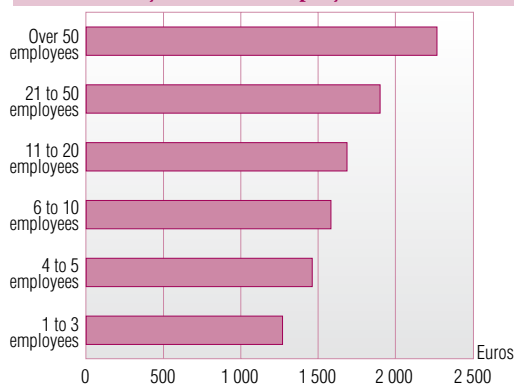

Average monthly net salaries in the private sector by size of the company in 2006 [1]

SOURCE [1] ISEE, Étude salaires 2006.