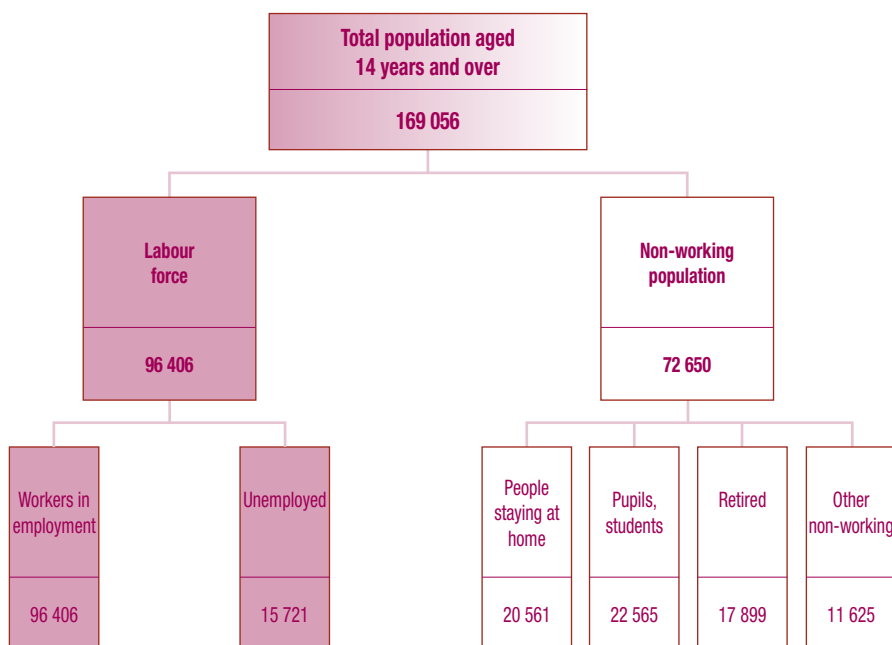

11-EMPLOYMENT

11.1 Labour force

Population aged 14 years and over according to activity status
(2004 Population census) [1]

Labour force by situation and province (2004 census) [1]

	Workers in employment	Unemployed	Labour force
Loyalty islands province	4 049	2 579	6 628
Northern province	12 291	4 872	17 163
Southern province	64 345	8 270	72 615
New Caledonia	80 685	15 721	96 406

Unit : number

Labour force, unemployment rate and activity rate in various censuses [1]

	Workers in employment	Unemployed	Labour force	Unemployment rate	Activity rate
1989 (a)	54 230	10 520	65 945	16.0	57.7
1996 (a)	64 377	15 018	80 589	18.6	57.3
2004	80 685	15 721	96 406	16.3	57.0

Units : number, %