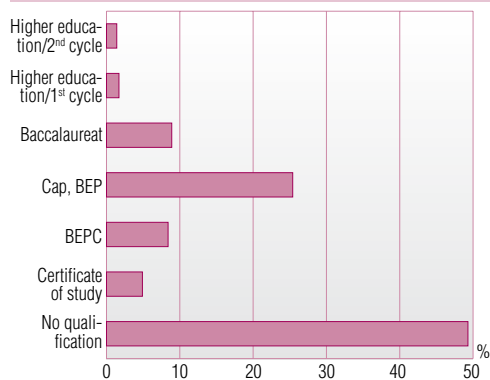

Unemployed by highest qualification at 2004 census [1]

SOURCE [1] INSEE-ISEE, Recensements de la Population de la Nouvelle-Calédonie.