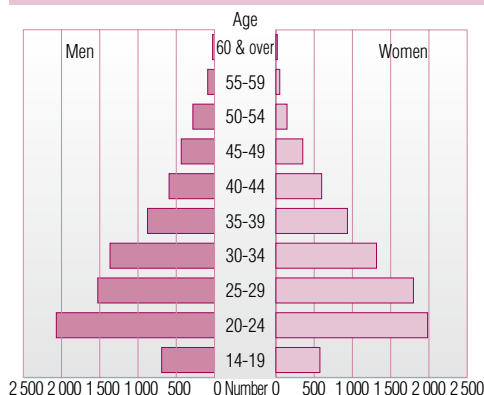

Unemployed by gender and age at 2004 census [1]